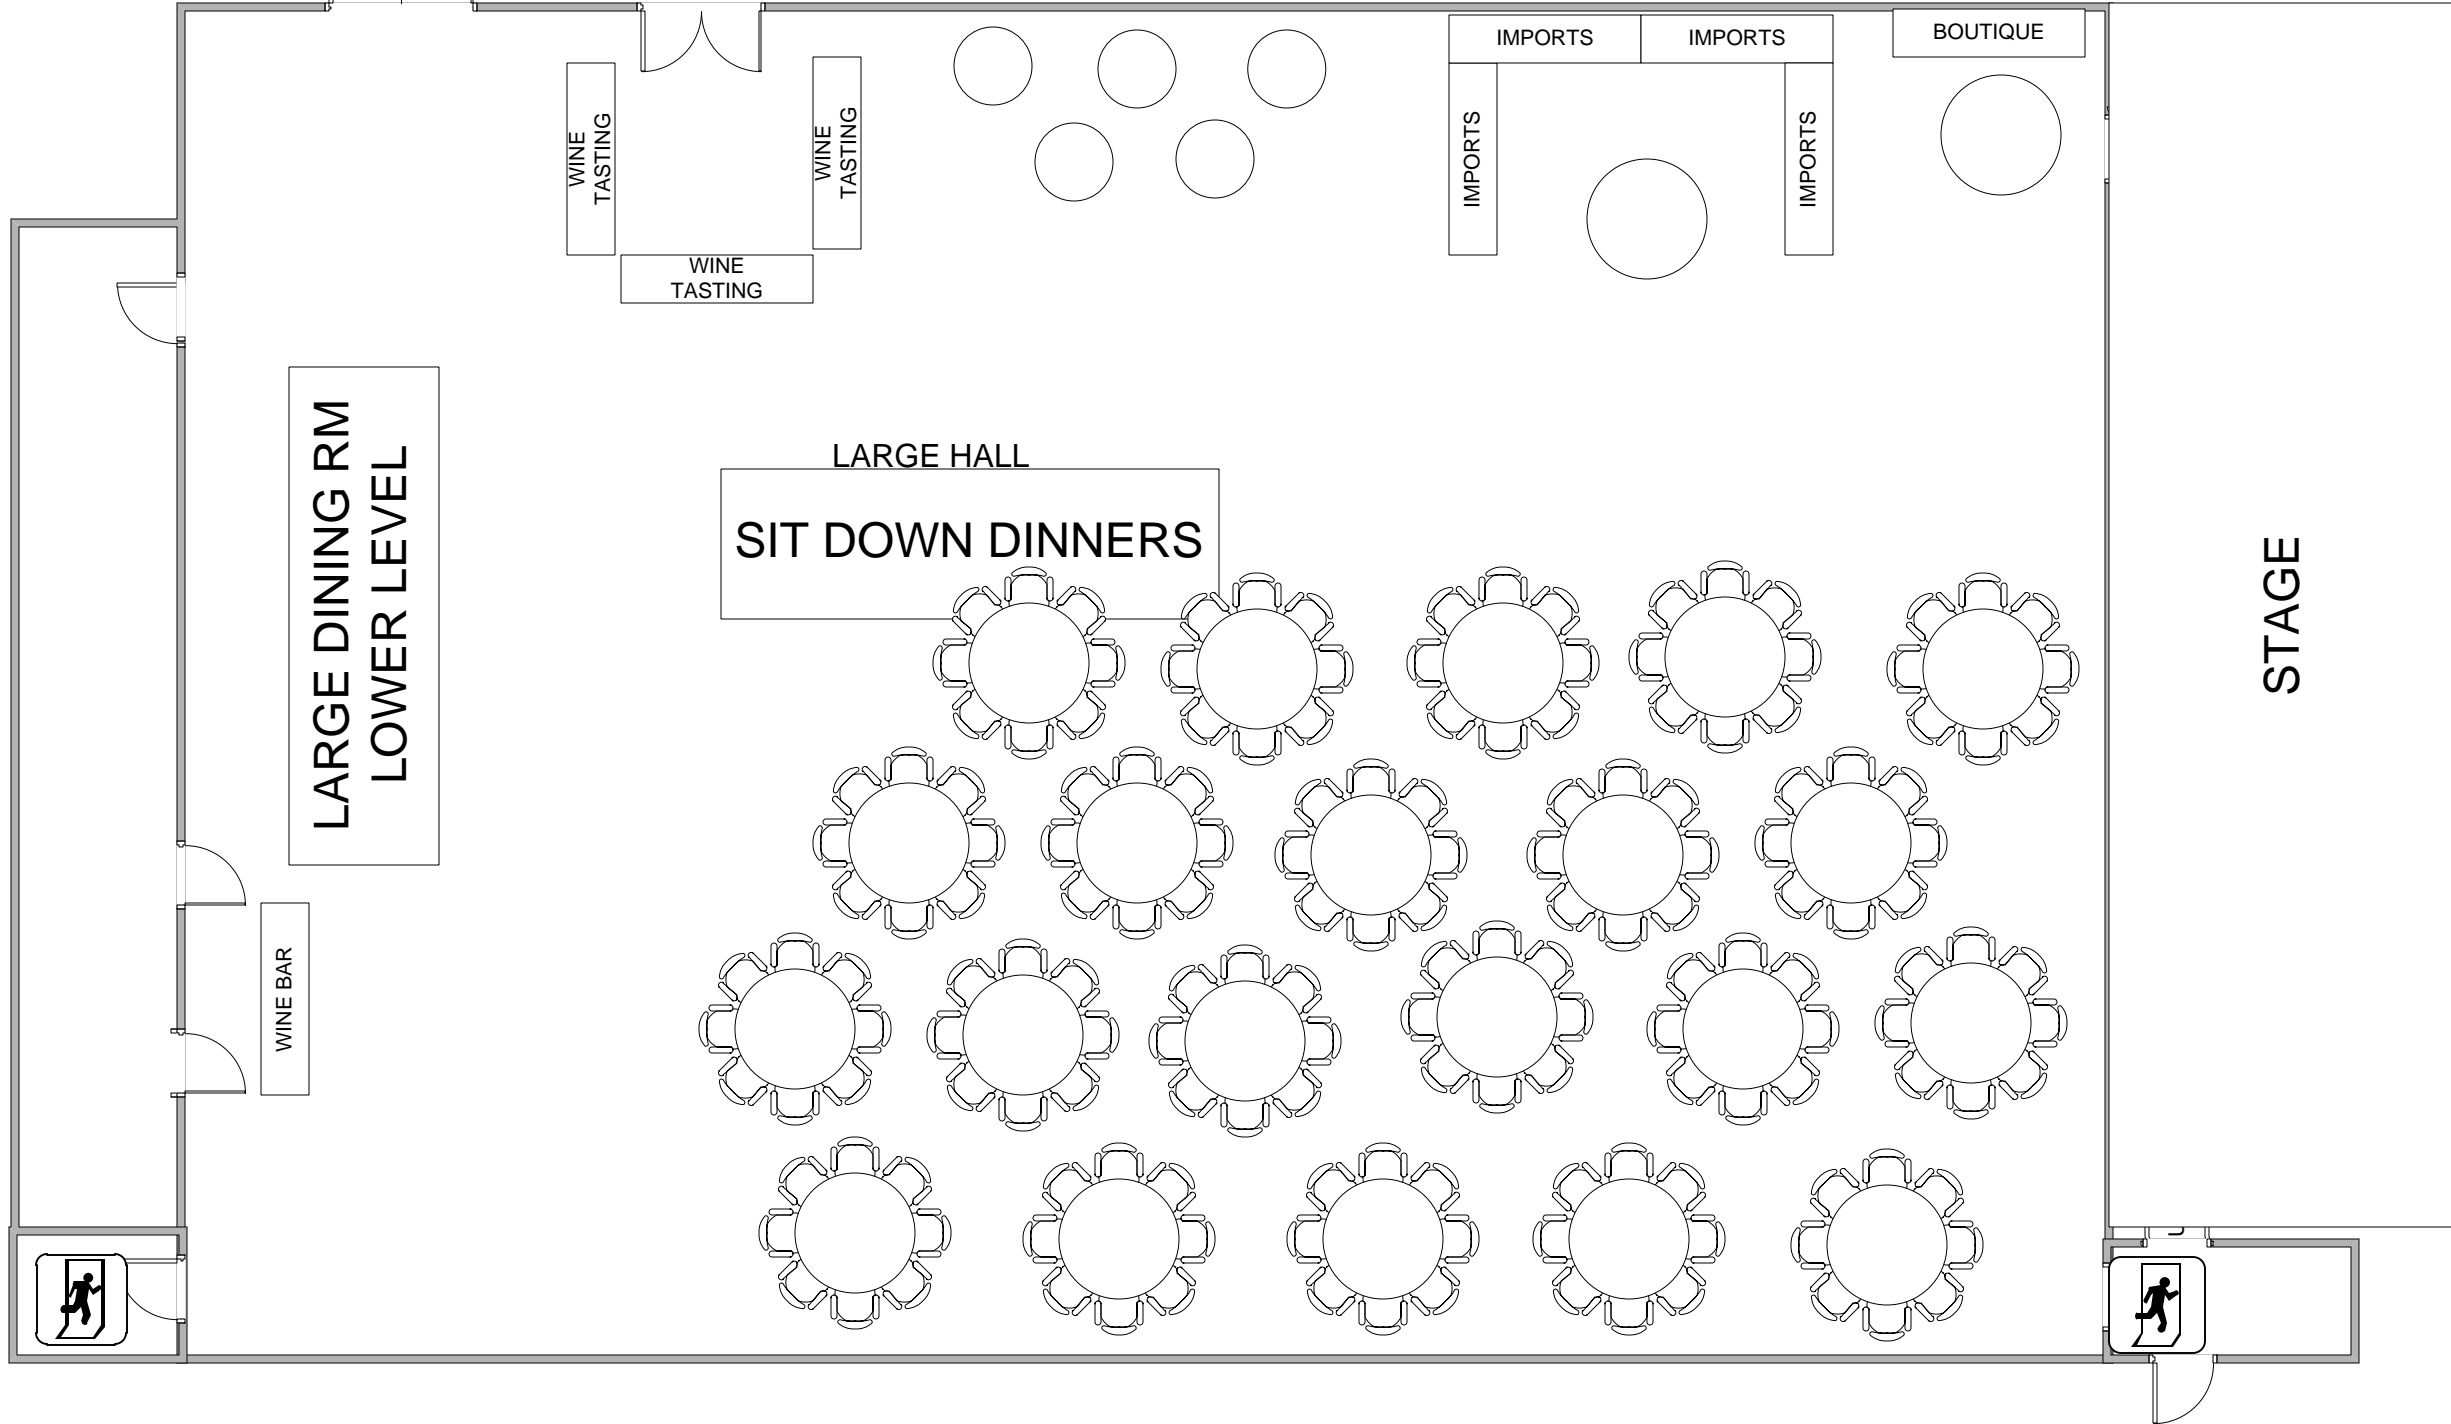

St. Demetrios Greek Festival – Tent Map

Scale: 1"=20'-0"

Issue Date: 6/27/2008

Small Hall Layout

Scale: 1/4" = 1' - 0"

UPPER COURTYARD TENT R1

E-1