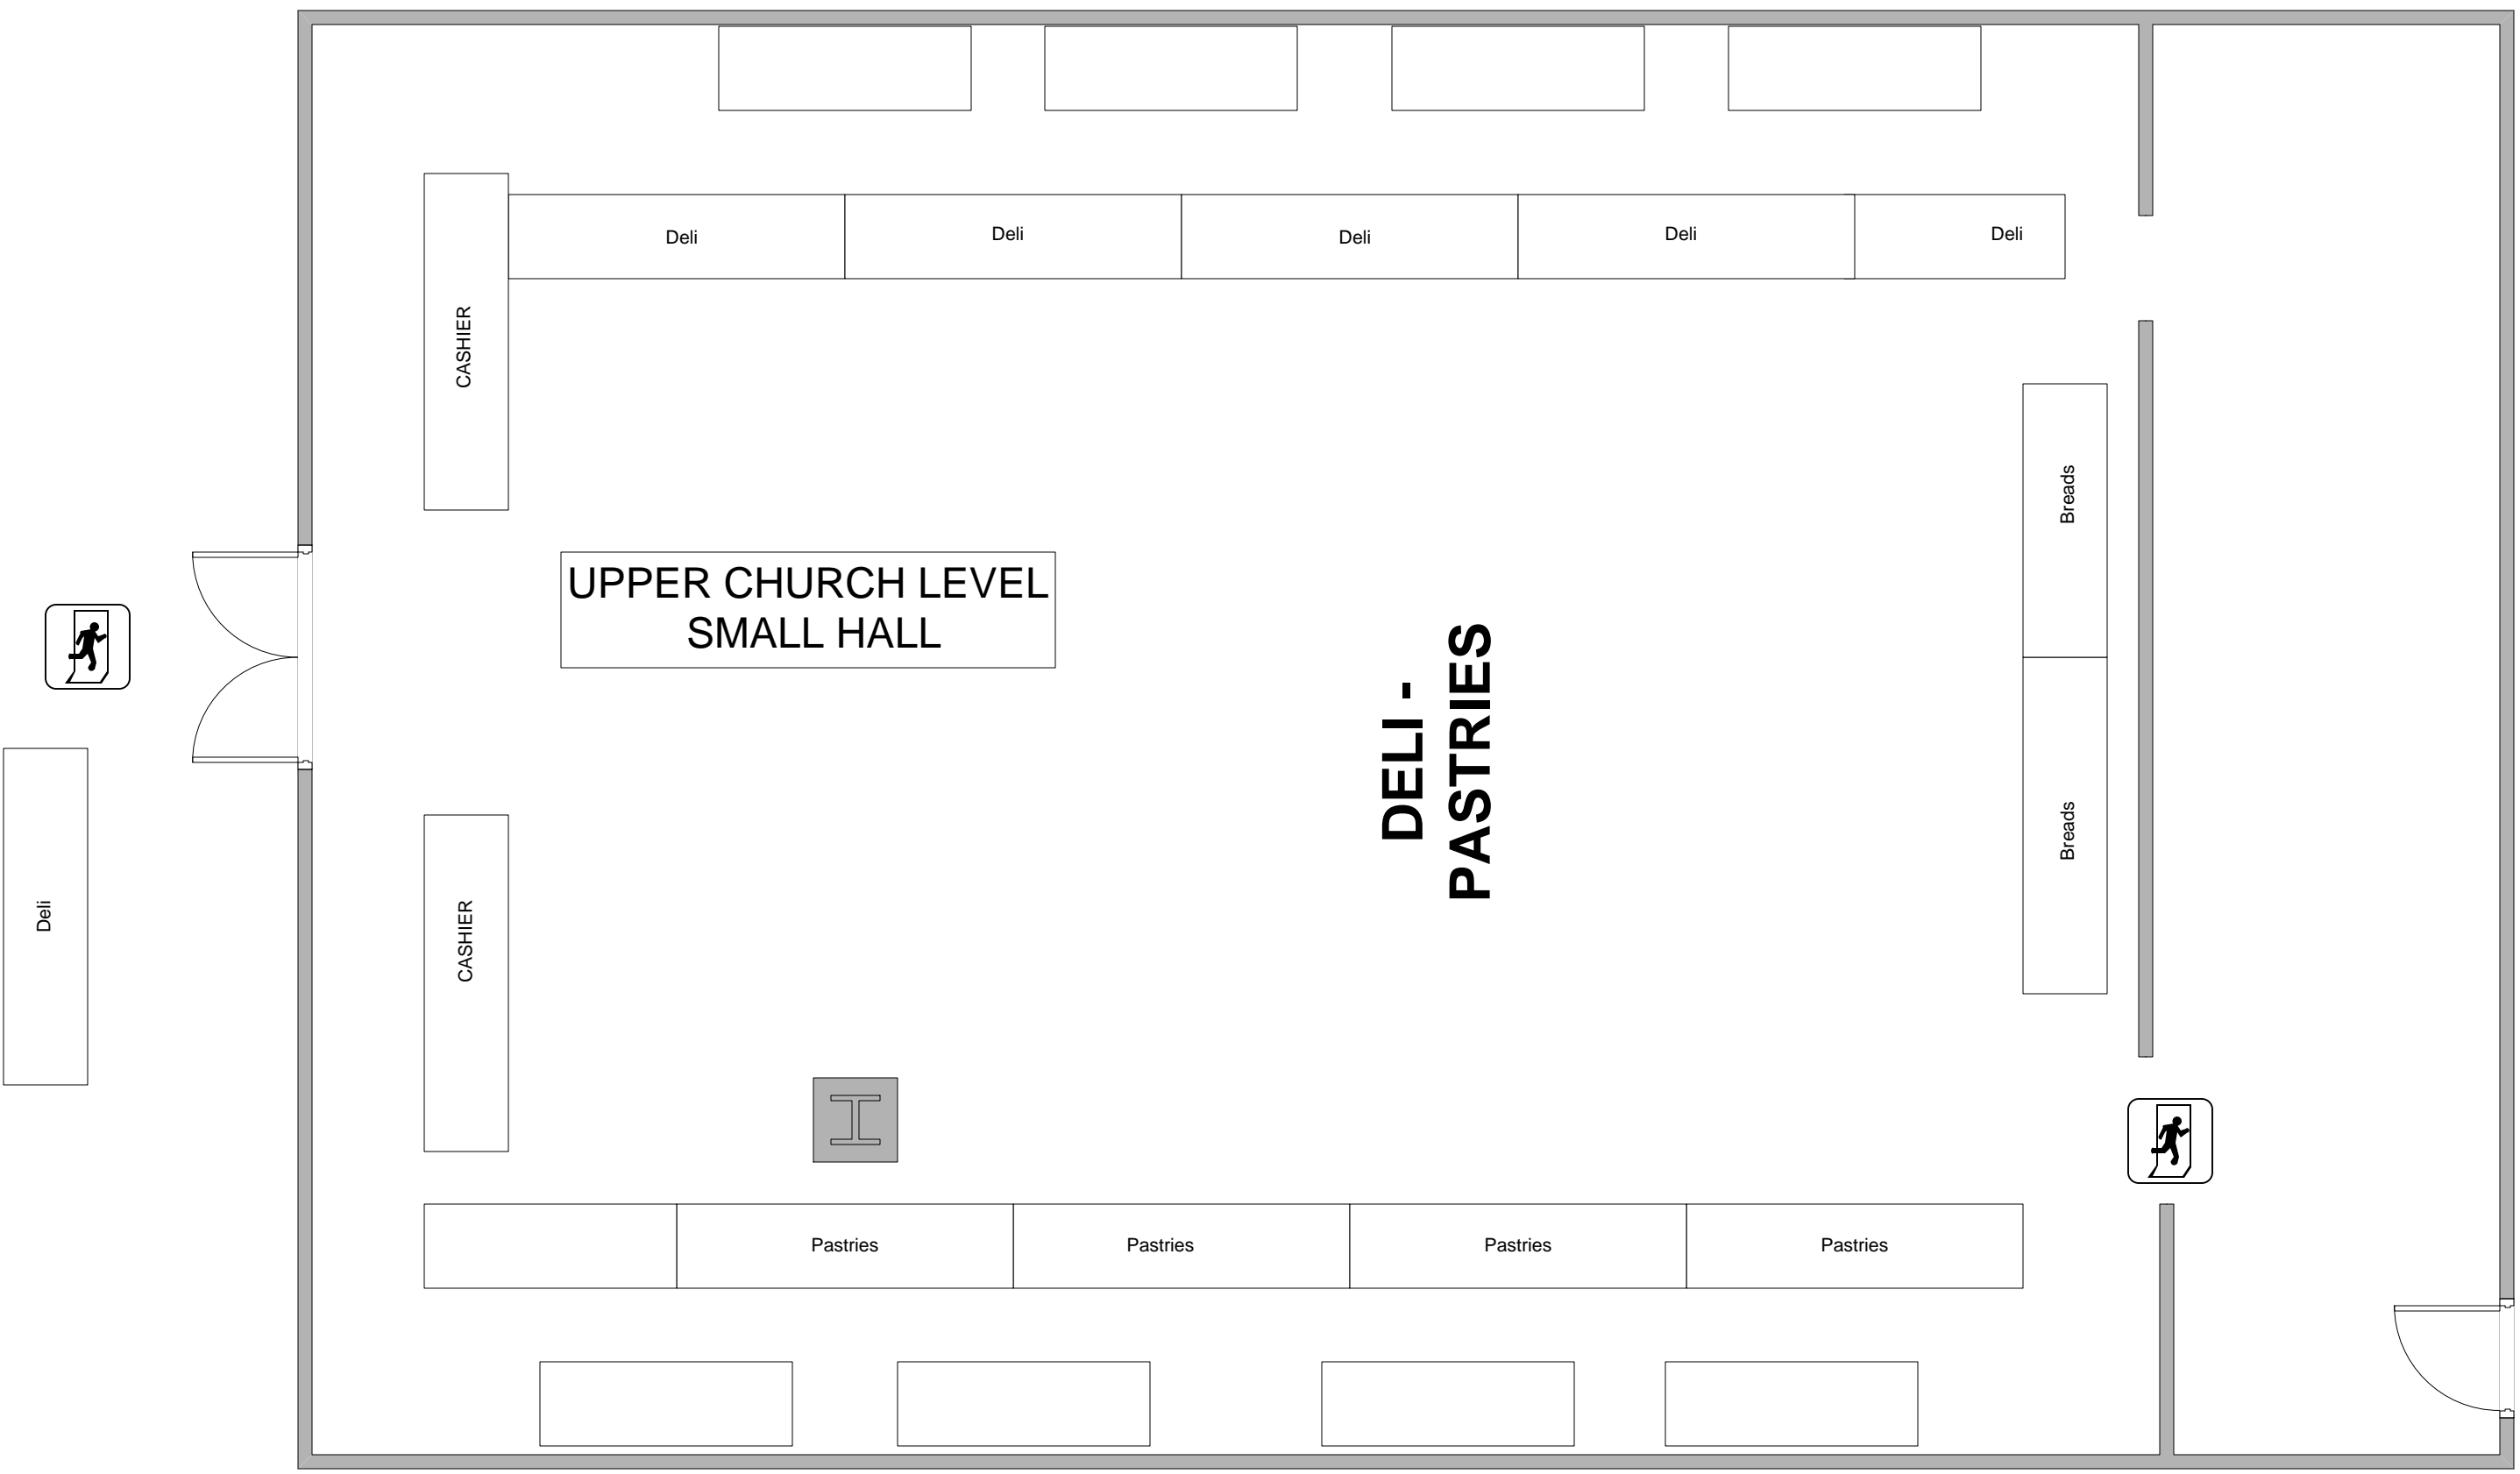

St. Demetrios Greek Festival – Tent Map

Scale: 1"=20'-0"

Issue Date: 6/27/2008

Small Hall Layout

Scale: 1/4" = 1' - 0"

UPPER COURTYARD TENT R1

E-1