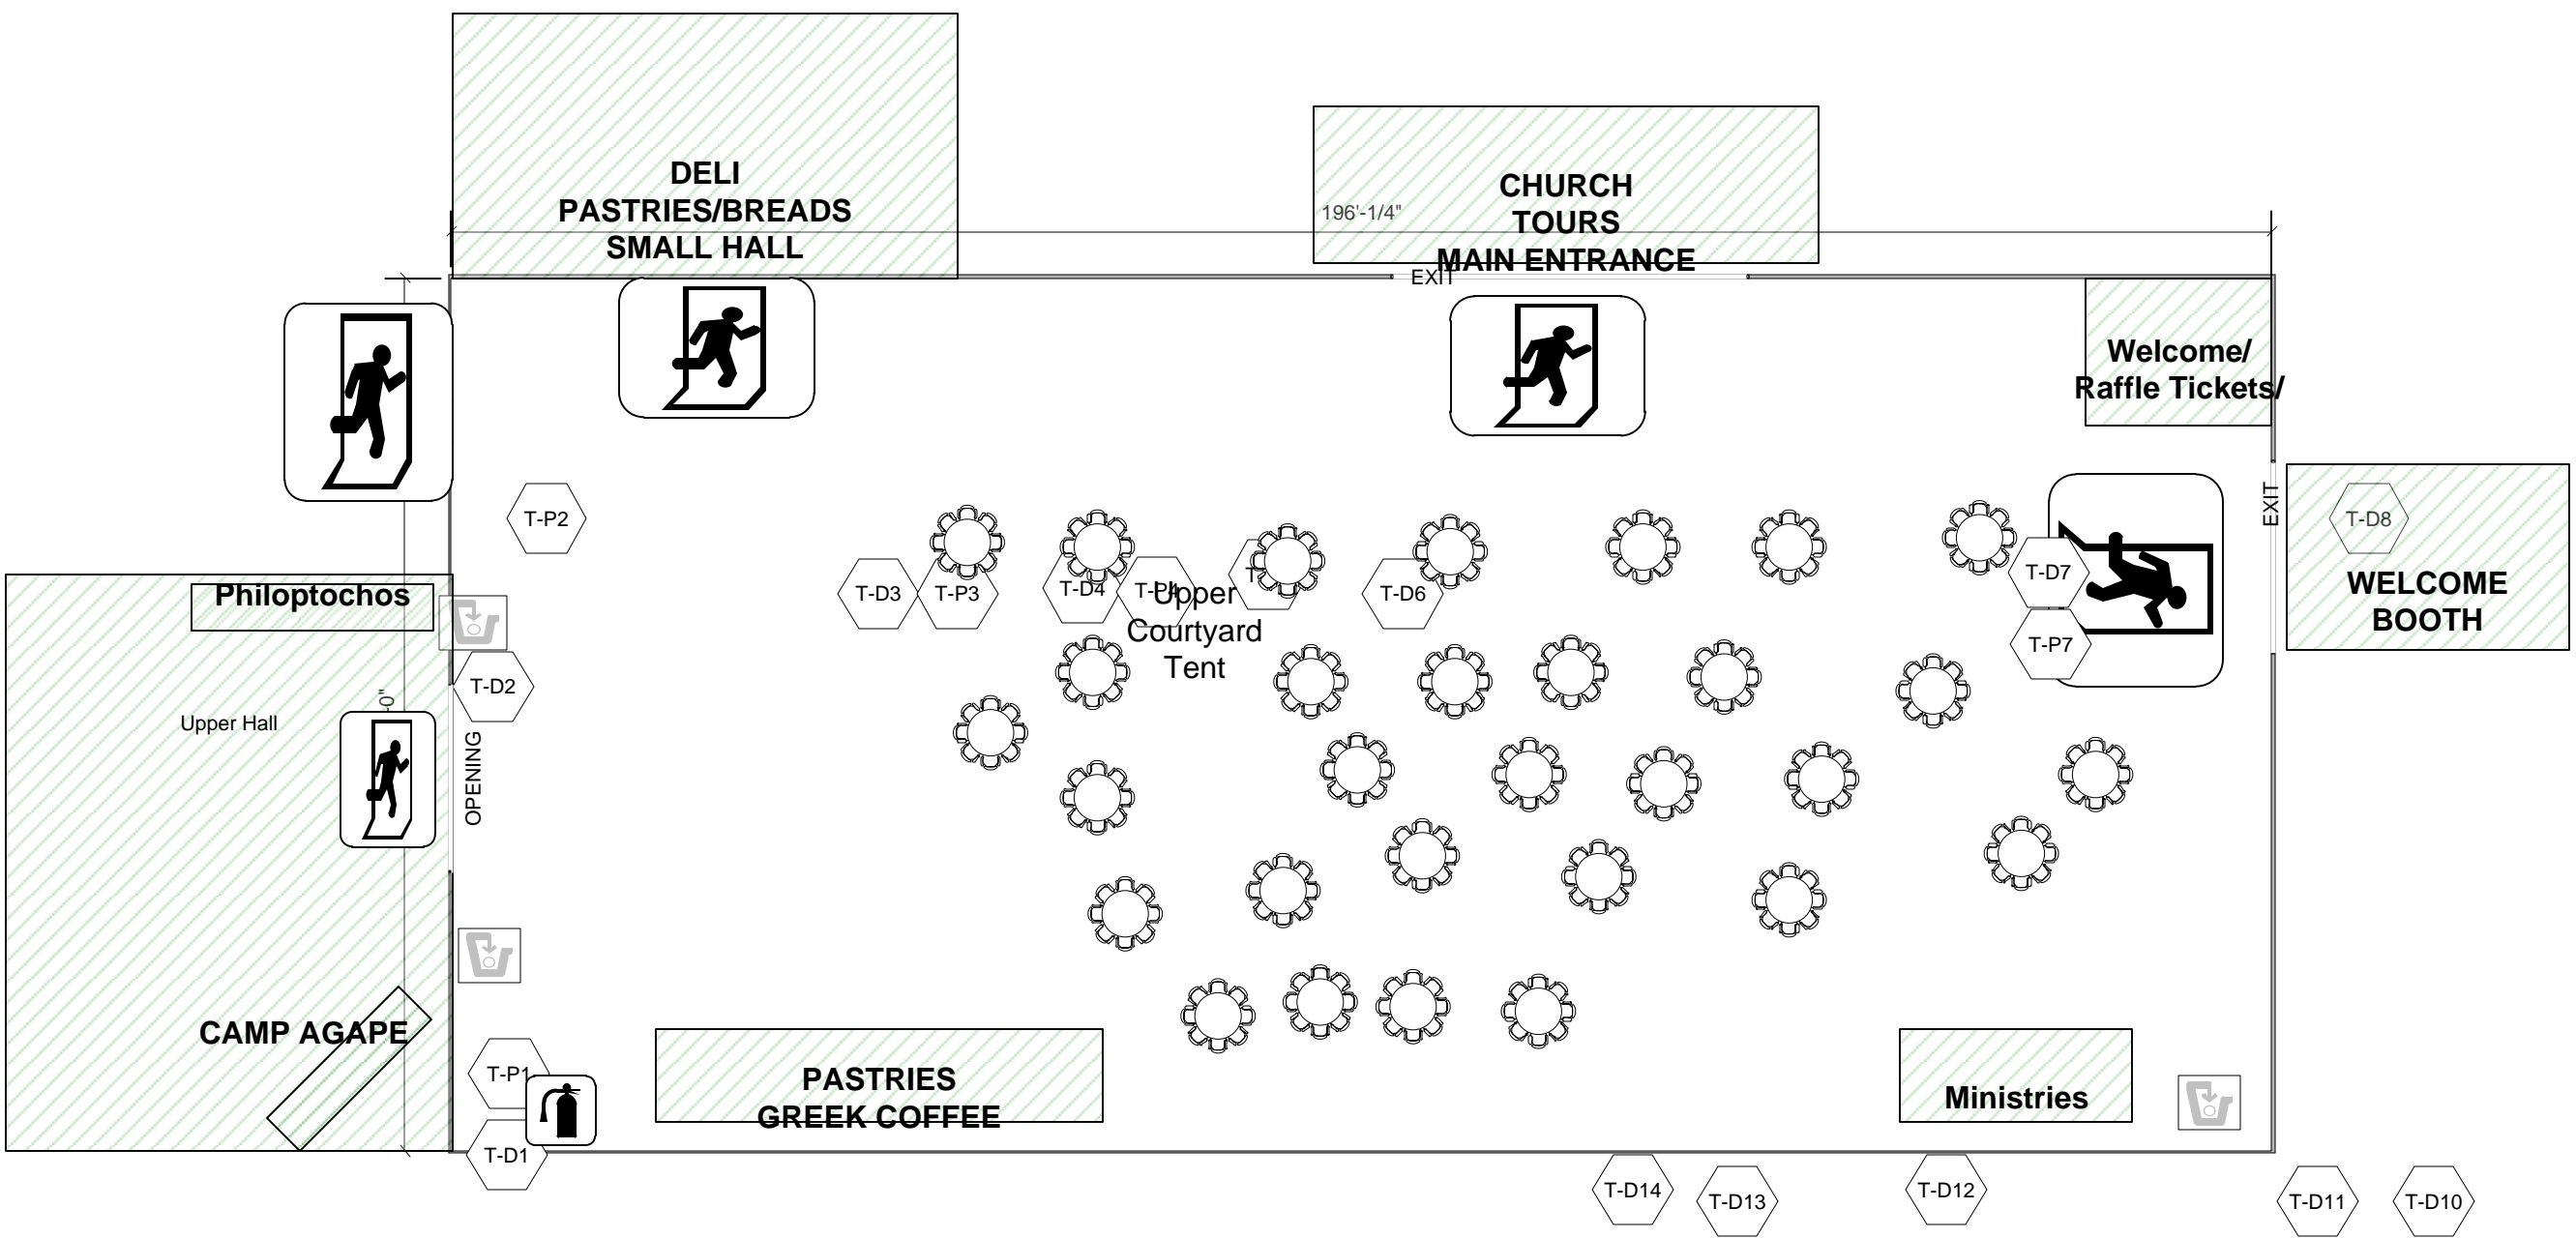

St. Demetrios Greek Festival – Tent Map

Scale: 1"=20'-0"

Issue Date: 6/27/2008

Small Hall Layout

Scale: 1/4" = 1' - 0"

UPPER COURTYARD TENT R1

E-1